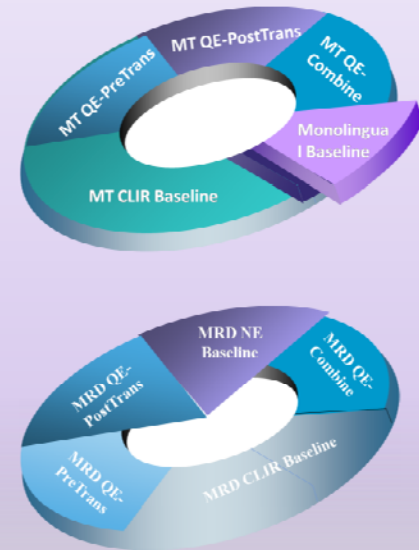

Can

Is

Better Than

In Query Translation?

help in Query Translation in CLIR?

What Do

Tell US?

A Study of Using an Out-Of-Box Commercial MT System for Query Translation in CLIR  
 By Dan Wu, Daqing He, Heng Ji and Ralph Grishman